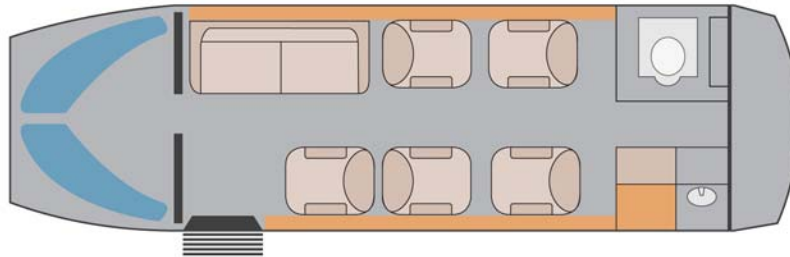

LEAR 60

- ❑ TYPICAL SEATING 7-8
- ❑ RANGE (STATUTE MILES) - 2590
- ❑ SPEED (MPH) - 526
- ❑ CABIN DIMENSIONS (FT) - 5.7 / 5.9 / 17.7
- ❑ BAGGAGE VOLUME (CU.FT) - 55
- ❑ PRICE PER HOUR \$ 4,000

 Wi-Fi
 Equipped